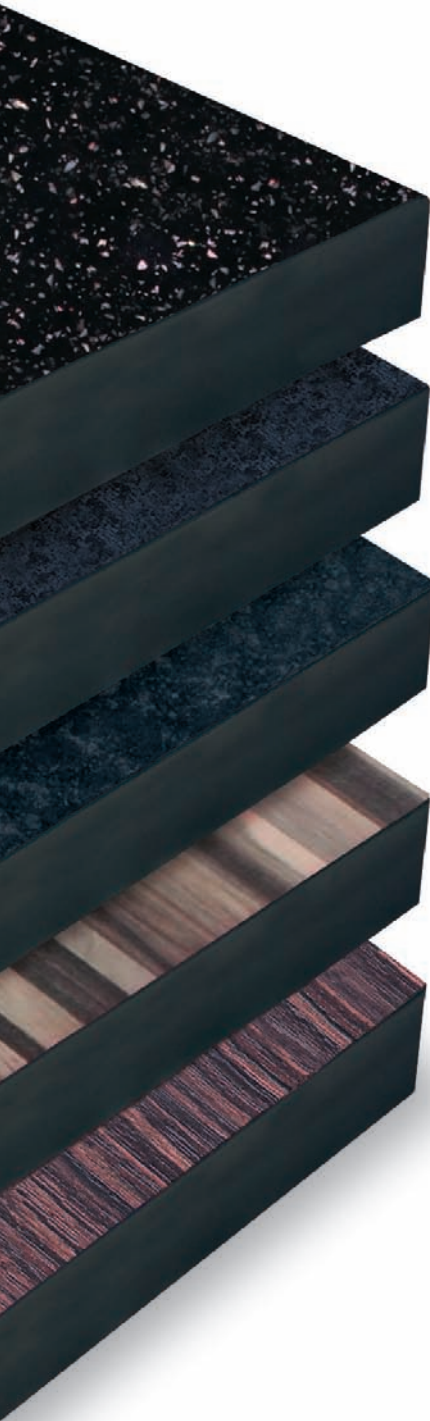

ARTIS

bohemian black

50MM ABS MULTI-EDGED LAMINATE SURFACES

Night Ice
(Gloss)
Black ABS Edge

Nero Caldera
(Fireglaze)
Black ABS Edge

Vermont
(Slate)
Black ABS Edge

Brazilian Stripe
(Satin)
Black ABS Edge

Siam Ebony
(Finewood)
Black ABS Edge